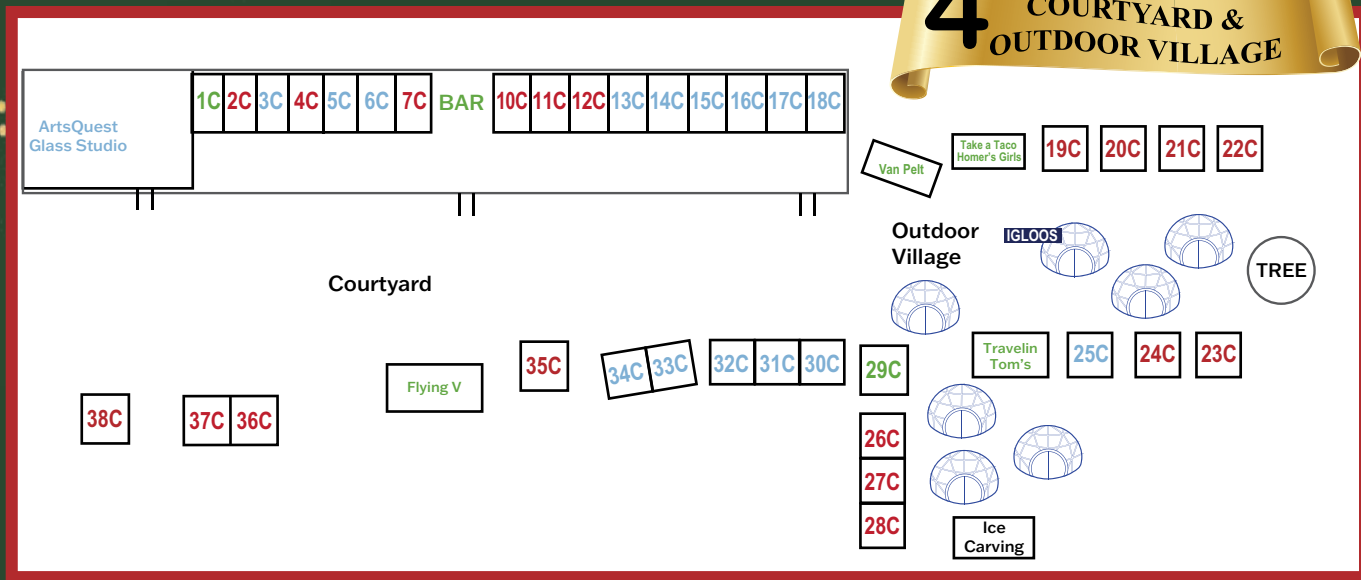

1 RETAIL TENT & KATHE WOHLFAHRT

Christkindlmarkt Bethlehem Overview

Artisans / Craftspeople	Food Vendors	Retail Vendors

4 GLASS TENT, COURTYARD & OUTDOOR VILLAGE

3 FOOD & ARTISANS' TENT

2 ST. NICHOLAS & ARTISANS' TENT

		
Artisans / Craftspeople	Food Vendors	Retail Vendors