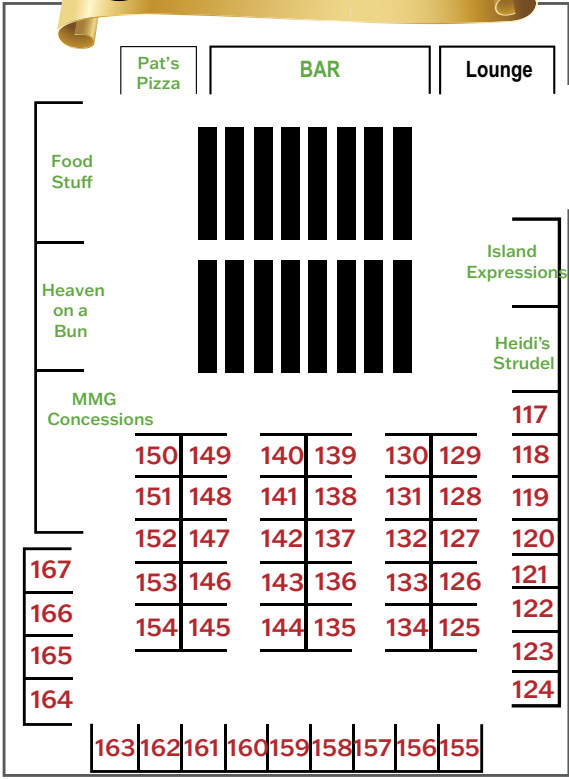

1 RETAIL TENT & KATHE WOHLFAHRT

Christkindlmarkt Bethlehem Overview

Artisans / Craftspeople	Food Vendors	Retail Vendors

4 GLASS TENT, COURTYARD & OUTDOOR VILLAGE

3 FOOD & ARTISANS' TENT

2 ST. NICHOLAS & ARTISANS' TENT

		
Artisans / Craftspeople	Food Vendors	Retail Vendors