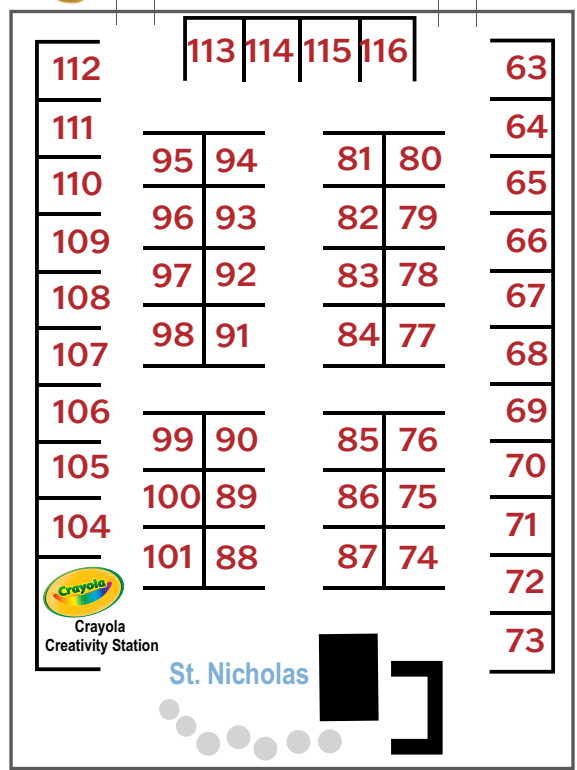

1 RETAIL TENT & KATHE WOHLFAHRT

Christkindlmarkt Bethlehem Overview

Artisans / Craftspeople	Food Vendors	Retail Vendors

4 GLASS TENT, COURTYARD & OUTDOOR VILLAGE

3 FOOD & ARTISANS' TENT

2 ST. NICHOLAS & ARTISANS' TENT