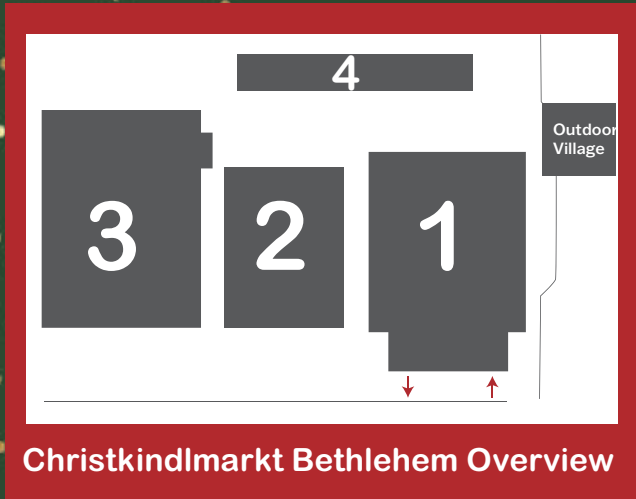

1 RETAIL TENT & KATHE WOHLFAHRT

Christkindlmarkt Bethlehem Overview

Artisans / Craftspeople	Food Vendors	Retail Vendors

4 GLASS TENT, COURTYARD & OUTDOOR VILLAGE

3 FOOD & ARTISANS' TENT

2 ST. NICHOLAS & ARTISANS' TENT