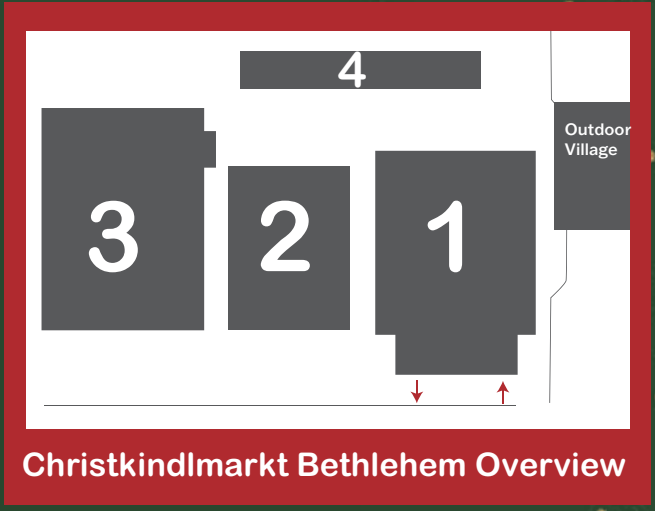

1 RETAIL TENT & KATHE WOHLFAHRT

Christkindlmarkt Bethlehem Overview

Artisans / Craftspeople	Food Vendors	Retail Vendors

4 GLASS TENT, COURTYARD & OUTDOOR VILLAGE

3 FOOD & ARTISANS' TENT

2 ST. NICHOLAS & ARTISANS' TENT