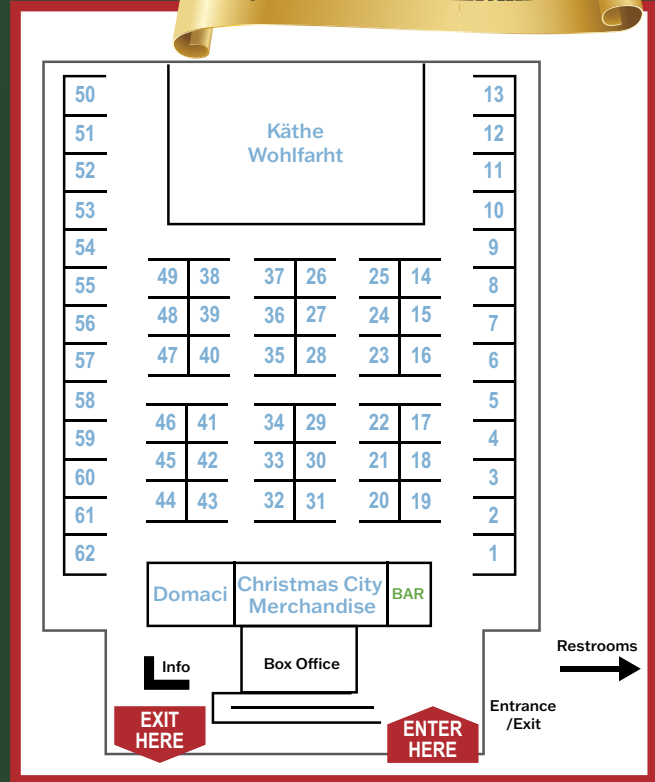

1 RETAIL TENT & KATHE WOHLFAHRT

Christkindlmarkt Bethlehem Overview

Artisans / Craftspeople	Food Vendors	Retail Vendors

4 GLASS TENT, COURTYARD & OUTDOOR VILLAGE

3 FOOD & ARTISANS' TENT

2 ST. NICHOLAS & ARTISANS' TENT

		
Artisans / Craftspeople	Food Vendors	Retail Vendors